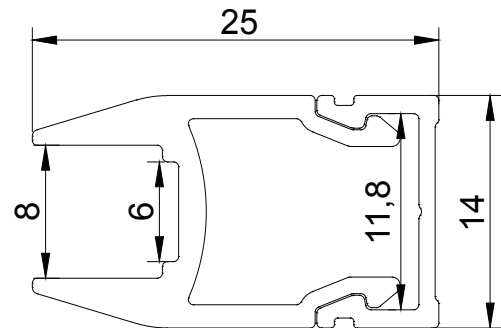

PRODUCT DESCRIPTION

Designed to illuminate and hold the glass shelf at the same time. Ideal for commercial or residential application.

ORDERING CODE

AL	MODEL	LENGTH(in)
AL -	138	- 78

SPECIFICATION

Dimension	25mm x14mm
Length	78"
Internal Width	6mm
Color	Silver

DIMENSION

INSTALLATION

ACCESSORIES

AL -138 -EC