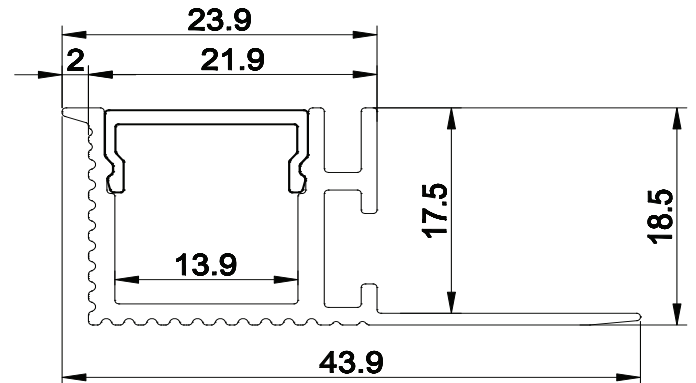

PRODUCT DESCRIPTION

For 1/2" drywall. Designed to be recessed into drywall, the AL 084-R aluminum channel is suitable for ceiling, wall mount and decorative applications.

ORDERING CODE

AL	MODEL	LENGTH(in)
AL -	084-R	78

SPECIFICATION

Dimension	43.9mm x 18.5mm
Length	78"
Internal Width	13.9mm
Drywall Thickness	1/2"
Color	White

DIMENSION

INSTALLATION

ACCESSORIES

AL -084-R -EC

AL -084-R -VCC

AL -084-R -LC