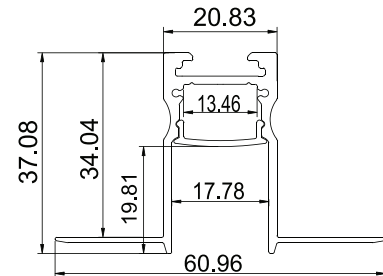

ORDERING CODE

AL	MODEL	LENGTH(in)
AL -	161	78

SPECIFICATION

Dimension	37mm x 20mm
Length	78"
Internal Width	13.5mm
Color	Silver

DIMENSION

INSTALLATION