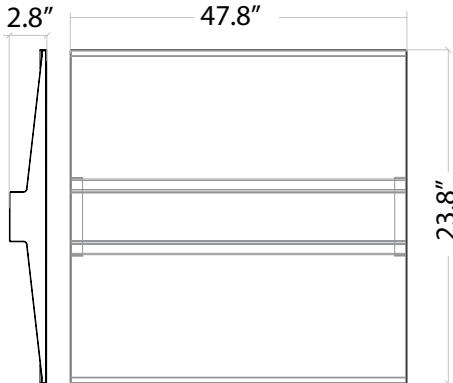

CBT Series Centre Basket Troffer

Dimensions

CBT-22