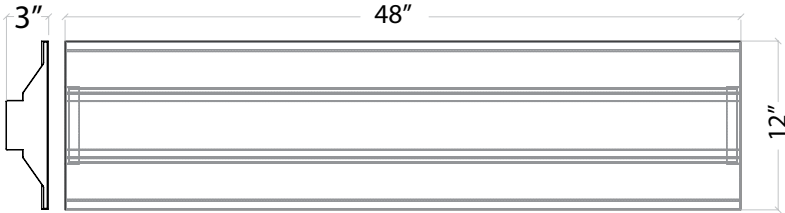

CBT-14

CBT-22

CBT-24

Specifications

- **Selectable Power output:** 20-50W
- **Input Voltage:** 120-347V, 60Hz
- **Efficiency:** 120 LPW Nominal*
- **CRI:** > 85
- **Beam angle:** 120°
- **Dimming Range:** 0-10V, 1%-100%
- **Selectable CCT** 35K/40K/50k
- **Operating Temperature:** -20 to 45°C
- **Power Factor:** > 0.90
- **Beam angle:** 120°
- **THD:** < 20%
- **Listing:** cULus
- **Qualification:** DLC
- **Compliance:** CE, FCC, RoHS
- **Location:** Indoor, IP54 rated
- **Housing:** Painted cold rolled steel
- **Optics:** Smooth polycarbonate lens
- **Driver:** Flicker free
- **Warranty:** 5 years**

* Efficacy varies with CCT and power output. The actual efficacy is ±8% of the nominal LPW.

** Complete warranty items located at www.vyvydlighting.ca/warranty

CBT Series Centre Basket Troffer

Dimensions