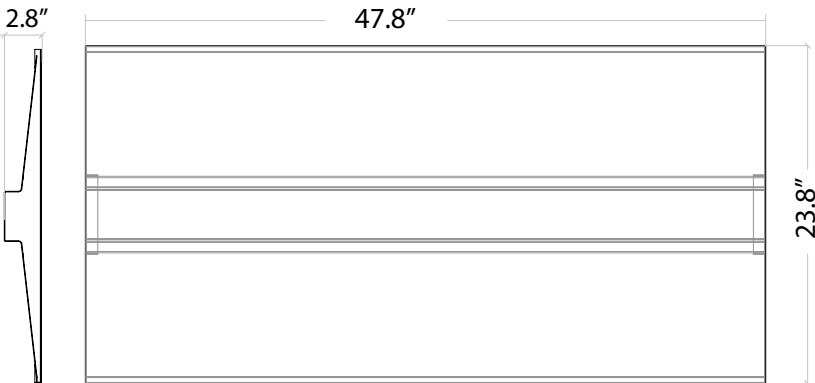

CBT Series Centre Basket Troffer

Dimensions

CBT-24