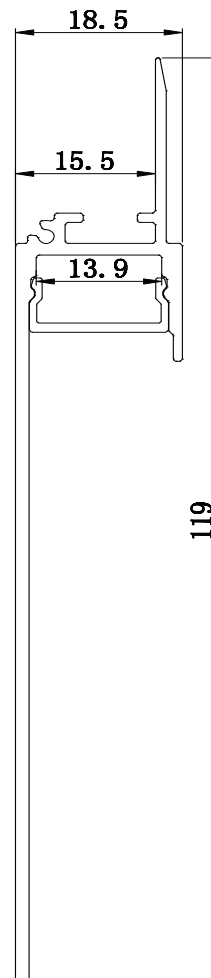

PRODUCT DESCRIPTION

For 1/2" drywall. Designed to be recessed into drywall, the AL 085 aluminum channel is suitable for ceiling, wall mount and decorative applications.

ORDERING CODE

AL	MODEL	LENGTH(in)
AL -	085	78

SPECIFICATION

Dimension	18.5mm x 119mm
Length	78"
Internal Width	13.9mm
Drywall Thickness	1/2"
Color	White

DIMENSION

ACCESSORIES

AL -085 -EC

AL -085 -CC

AL -085 -LC

AL -085 -VCC