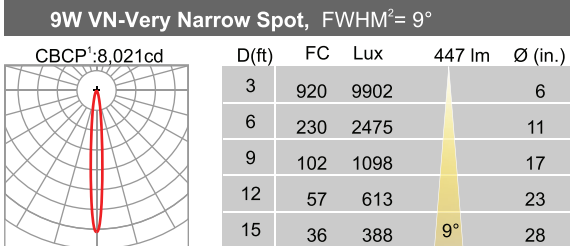

Canister Pendant Medium Integrated LED Lighting Fixture

Photometric Data

Data shown is measured for 30C light source. Multiply CBCP, FC and Lux by the following adjustment factors for other light sources

Light Source	25C	27T	30T	35T	30C	40C
Adjustment factors	0.88	0.92	0.98	1.02	1.00	1.05

9W