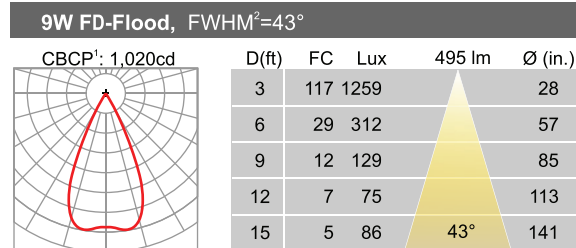

Canister Pendant Medium Integrated LED Lighting Fixture

Photometric Data

Data shown is measured for 30C light source. Multiply CBCP, FC and Lux by the following adjustment factors for other light sources

Light Source	25C	27T	30T	35T	30C	40C
Adjustment factors	0.88	0.92	0.98	1.02	1.00	1.05

9W