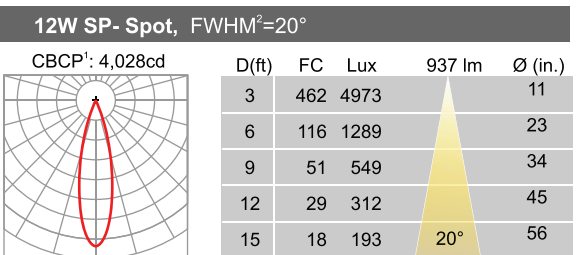

12W

¹ CBCP: Centre Beam Candlepower

² FWHM: Full Width Half Maximum Angle