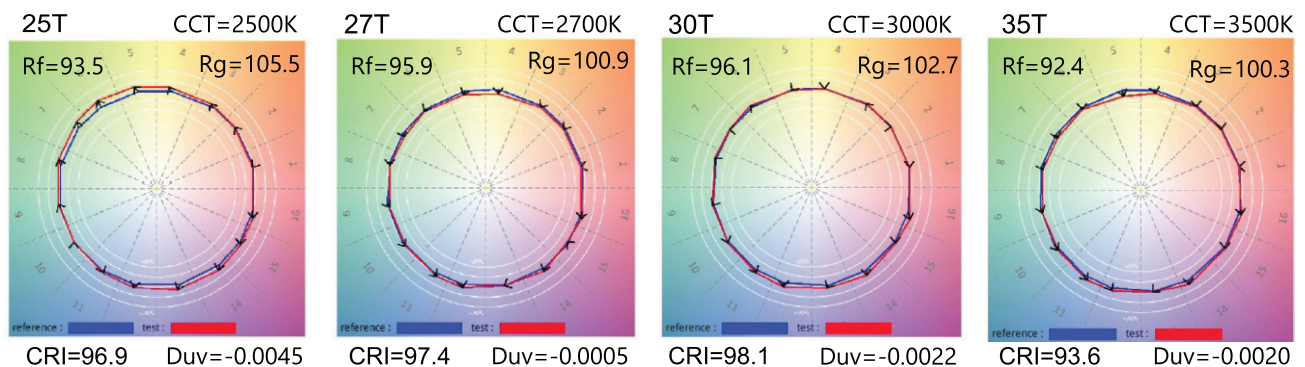

### Specification

**CCT:** 2500K/2700K/3000K/3500K/4000K

**CRI:** >90 / >95

**Cable Length:** 72 inches

**Dimming:** ELV/Triac/0-10V Dimming

**Total lumen output max:** 1300 lm @12W

**Delivered lumen max:** 790 lm @ 12W

## Dimensions Diagonal Cut

## Dimensions Flat Cut

## Colorimetric Data (TM30-15)

**Realist Series:** Full gamut light source that mimics the colour rendering property of halogen lamps.

**Impressionist Series:** Colour enhancing light source that renders over-saturated colours