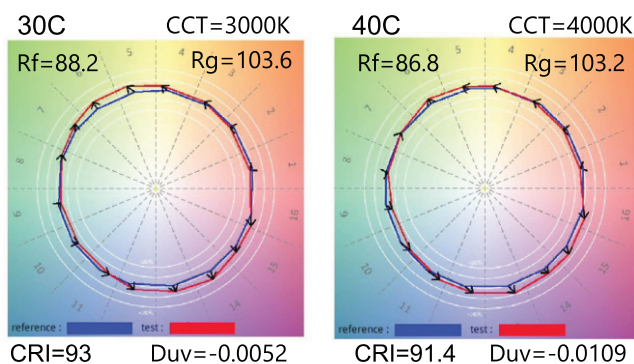

### Specification

**CCT:** 2500K/2700K/3000K/3500K/4000K

**CRI:** >90 / >95

**Cable Length:** 72 inches

**Dimming:** ELV/Triac/0-10V Dimming

**Total lumen output max:** 1300 lm @12W

**Delivered lumen max:** 790 lm @ 12W

## Dimensions Diagonal Cut

## Dimensions Flat Cut

## Colorimetric Data (TM30-15)

**Realist Series:** Full gamut light source that mimics the colour rendering property of halogen lamps.

**Impressionist Series:** Colour enhancing light source that renders over-saturated colours