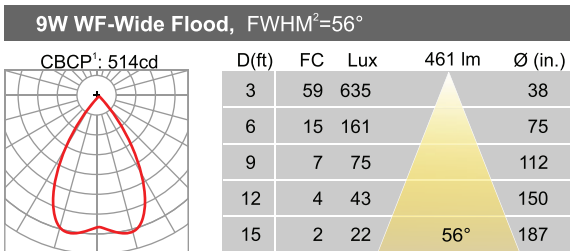

Canister Pendant Medium Integrated LED Lighting Fixture

Photometric Data

Data shown is measured for 30C light source. Multiply CBCP, FC and Lux by the following adjustment factors for other light sources

Light Source	25C	27T	30T	35T	30C	40C
Adjustment factors	0.88	0.92	0.98	1.02	1.00	1.05

9W