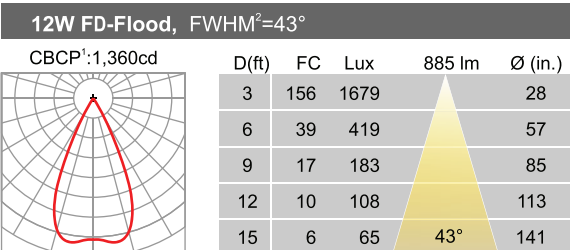

12W

¹ CBCP: Centre Beam Candlepower

² FWHM: Full Width Half Maximum Angle