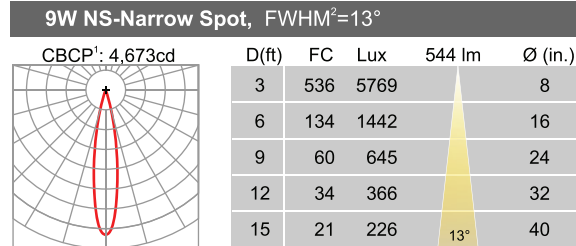

Canister Pendant Medium Integrated LED Lighting Fixture

Photometric Data

Data shown is measured for 30C light source. Multiply CBCP, FC and Lux by the following adjustment factors for other light sources

Light Source	25C	27T	30T	35T	30C	40C
Adjustment factors	0.88	0.92	0.98	1.02	1.00	1.05

9W