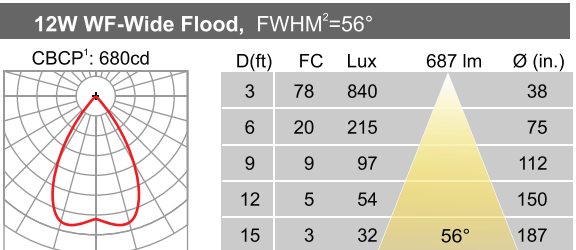

12W

¹ CBCP: Centre Beam Candlepower

² FWHM: Full Width Half Maximum Angle