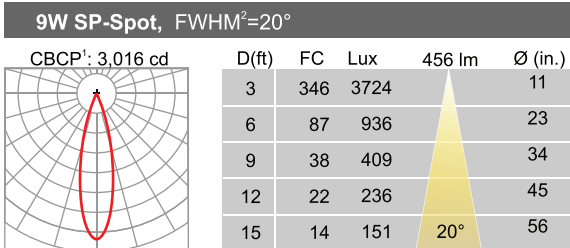

Canister Pendant Medium Integrated LED Lighting Fixture

Photometric Data

Data shown is measured for 30C light source. Multiply CBCP, FC and Lux by the following adjustment factors for other light sources

Light Source	25C	27T	30T	35T	30C	40C
Adjustment factors	0.88	0.92	0.98	1.02	1.00	1.05

9W