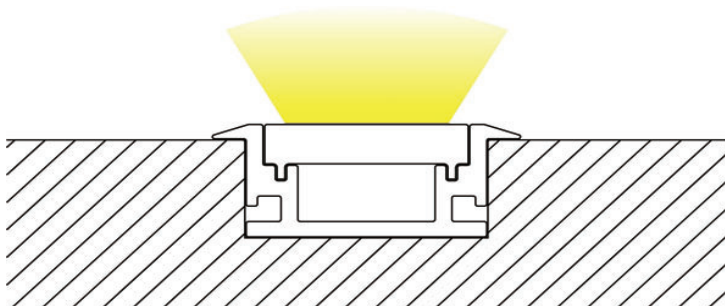

INSTALLATION

ACCESSORIES

AL -033 -EC