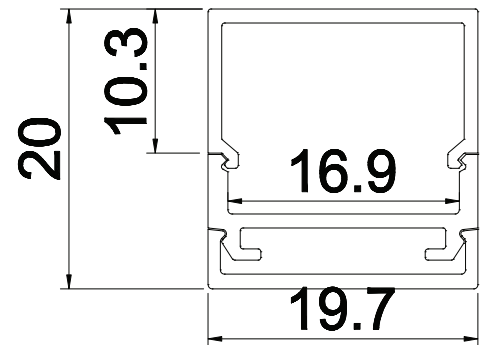

**PRODUCT DESCRIPTION**

Square shaped diffuser offers three sided illumination. separate base makes for a clean installation.

**ORDERING CODE**

AL      MODEL      LENGTH(in)

AL - 011 - 98

**SPECIFICATION**

Dimension	19.7mm x 20mm
Length	98"
Internal Width	16.9mm
Color	Silver

**DIMENSION**

**INSTALLATION**

**ACCESSORIES**

AL -011 -EC