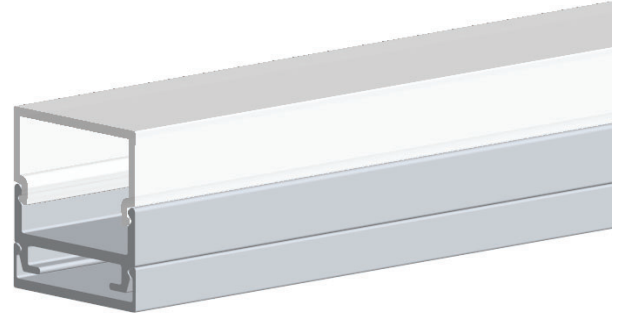

**PRODUCT DESCRIPTION**

Square shaped diffuser offers three sided illumination. separate base makes for a clean installation.

**ORDERING CODE**

AL      MODEL      LENGTH(in)

AL - 011 - 98

**SPECIFICATION**

Dimension	19.7mm x 20mm
Length	98"
Internal Width	16.9mm
Color	Silver

**DIMENSION**

**INSTALLATION**

**ACCESSORIES**

AL -011 -EC