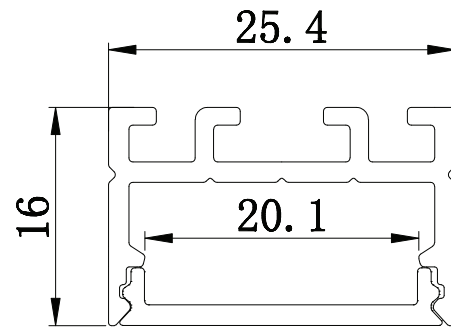

SPECIFICATION

Dimension 25.4mm x 16mm

Length 98"

Internal Width 20.1mm

Color Silver, Black

DIMENSION

INSTALLATION

ACCESSORIES