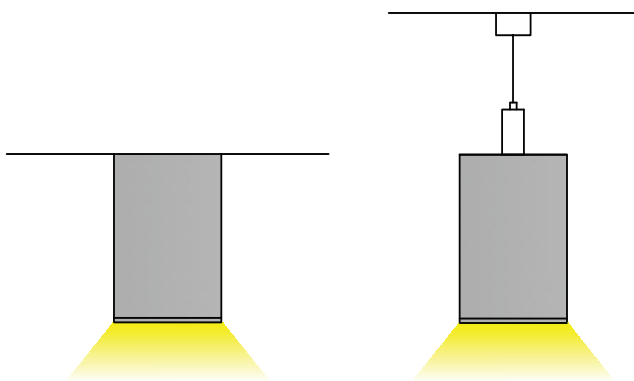

PRODUCT DESCRIPTION

Low profile hanging pendant design, be able house up to 2 strip lights side by side. Suitable for commercial or residential design.

ORDERING CODE

AL MODEL LENGTH(in)

AL - 109-R - 98

109-RB

SPECIFICATION

Dimension 25.4mm x 16mm

Length 98"

Internal Width 20.1mm

Color Silver, Black

DIMENSION

INSTALLATION

ACCESSORIES