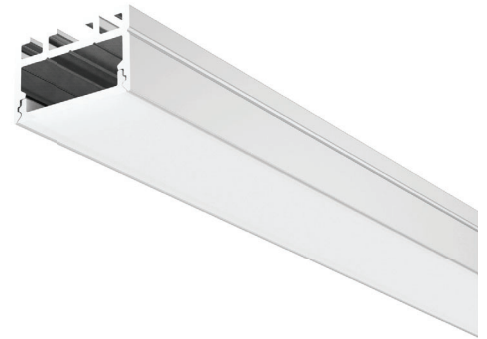

PRODUCT DESCRIPTION

Low profile hanging pendant design, be able house up to 2 strip lights side by side. Suitable for commercial or residential design.

ORDERING CODE

AL MODEL LENGTH(in)

AL - 109-R - 98

109-RB

SPECIFICATION

Dimension 25.4mm x 16mm

Length 98"

Internal Width 20.1mm

Color Silver, Black

DIMENSION

INSTALLATION

ACCESSORIES