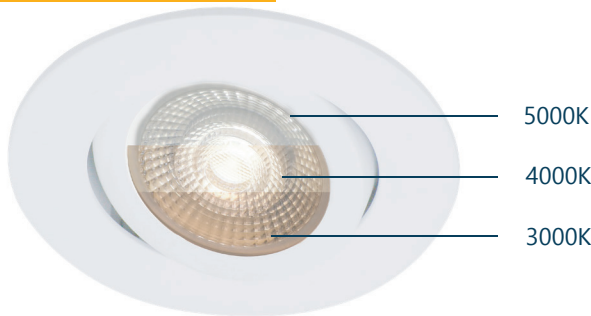

Features

- Field selectable colour temperature 3000K, 4000K or 5000K
- Powder coated aluminum trim
- Acrylic diffuser
- Foam gasket for air tight applications.
- Class II isolated LED driver
- ROH compliant

Color Performance

3CCT
Field Selectable

Specifications

Wattage: 9W

Voltage: 120 VAC

Lumen Output: 855lm

Colour Temperature: Field Selectable
3000K/4000K/5000K

IP Rating: IP44 Wet Locations

Beam Angle: 60°

Aiming Adjustability: Tilt ±35°

Rated Life Span: 50,000 hrs

Operation Temp.: -20°C to 50°C

Dimming Types: Triac/ELV Dimmers

IC Rated: Yes

Air Tight: Yes

Safety Listing: cETLus