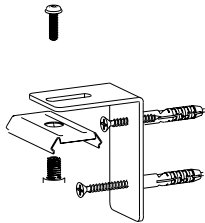

Size	CCT	Direction	Power[W]	Lumen[lm]
8ft	3000K	Up	36	3360
		Down	53	5040
	3500K	Up	36	3463
		Down	53	5195
	4000K	Up	36	3565
		Down	53	5350

Extension

PC-01-180

Extension connector to connect profiles.

EX-CC-01

Extension connector to connect cables.

Suspension System

Suspension Accessories

PW-NC-01

Pendant wire, Non-power side, with clips, 70 inches.

PW-PS-01

Pendant wire, Power side, with clips, canopy. 70 inches.

Wall Mount System

Wall Mount System

WL-CL-01

Wall mounted accessories, with clips to be attached on the fixture.