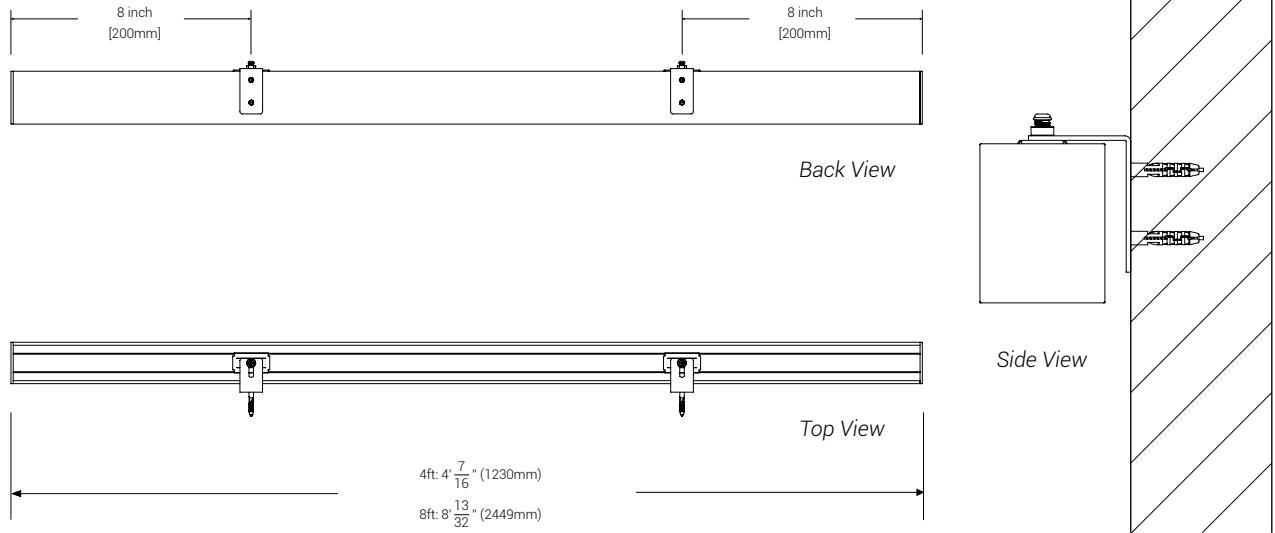

Wall Mount System

Wall Mount System

WL-CL-01

Wall mounted accessories, with clips to be attached on the fixture.