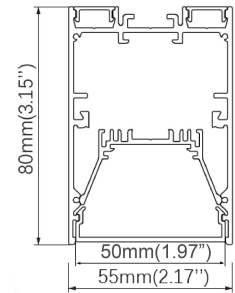

Phecda SDI2

Linear Suspension Direct Indirect
2" Wide | 1114lm/ft | 11W/ft

Specification Sheet

Project Name :
Location :
Quantity :
Date :
Note :

Feature

The minimalist linear design of Line collection offers a contemporary appeal and a pleasant ambient light. It is available in surface mount, Wall mount or suspended versions. The acrylic diffuser, enclosed in an extruded aluminum housing, evenly distributes the light and totally eliminates bright dots. The Line comes in a range of sizes from 4 feet and 8 feet to adapt to various ceiling areas.

Specification

- **CRI:** 90+
- **Beam Angle:** 96°
- **IP Grade:** IP40
- **Power:** 11W/ft
- **Up Light:** 1680~3565lm (420~445lm/ft)
- **Down Light:** 2520~5350lm (630~669lm/ft)
- **Efficiency:** 94~100lm/W
- **Dimming Range:** 0-10V / 1~100%
- **Voltage [V]:** AC100-277V / 50~60Hz
- **Operating Temperature:** -20°C ~ +45°C
- **Warranty:** 5 years

Size

Order Information

Example: SDI2-S-4-30K-BK-EMC

Model SDI2	Mounting	Length	Colour	Finish	Options
SDI2 - 2" aperture	S - Suspension W - Wall mount C - Ceiling mount	4 - 4 Feet 6 - 6 Feet 8 - 8 Feet C - Custom	30K - 3000K 35K - 3500K 40K - 4000K	BK - Black WH - White SL - Sliver	EMC - Emergency Driver

Performance

Size	CCT	Direction	Power[W]	Lumen[lm]
4ft	3000K	Up	18	1680
		Down	27	2520
	3500K	Up	18	1730
		Down	27	2598
	4000K	Up	18	1780
		Down	27	2675

Size	CCT	Direction	Power[W]	Lumen[lm]
6ft	3000K	Up	27	2520
		Down	40	3780
	3500K	Up	27	2520
		Down	40	3780
	4000K	Up	27	2520
		Down	40	3780