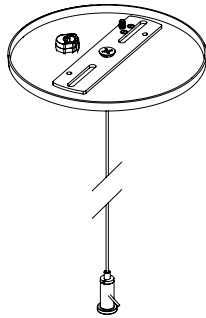

Phecda SDI2

Linear Suspension Direct Indirect
2" Wide | 1114lm/ft | 11W/ft

Specification Sheet

Project Name :
Location :
Quantity :
Date :
Note :

Feature

The minimalist linear design of Line collection offers a contemporary appeal and a pleasant ambient light. It is available in surface mount, Wall mount or suspended versions. The acrylic diffuser, enclosed in an extruded aluminum housing, evenly distributes the light and totally eliminates bright dots. The Line comes in a range of sizes from 4 feet and 8 feet to adapt to various ceiling areas.

Size	CCT	Direction	Power[W]	Lumen[lm]
8ft	3000K	Up	36	3360
		Down	53	5040
	3500K	Up	36	3463
		Down	53	5195
	4000K	Up	36	3565
		Down	53	5350

Extension

PC-01-180

Extension connector to connect profiles.

EX-CC-01

Extension connector to connect cables.

Suspension System

Suspension Accessories

PW-NC-01

Pendant wire, Non-power side, with clips, 70 inches.

PW-PS-01

Pendant wire, Power side, with clips, canopy. 70 inches.

Wall Mount System

Wall Mount System

WL-CL-01

Wall mounted accessories, with clips to be attached on the fixture.