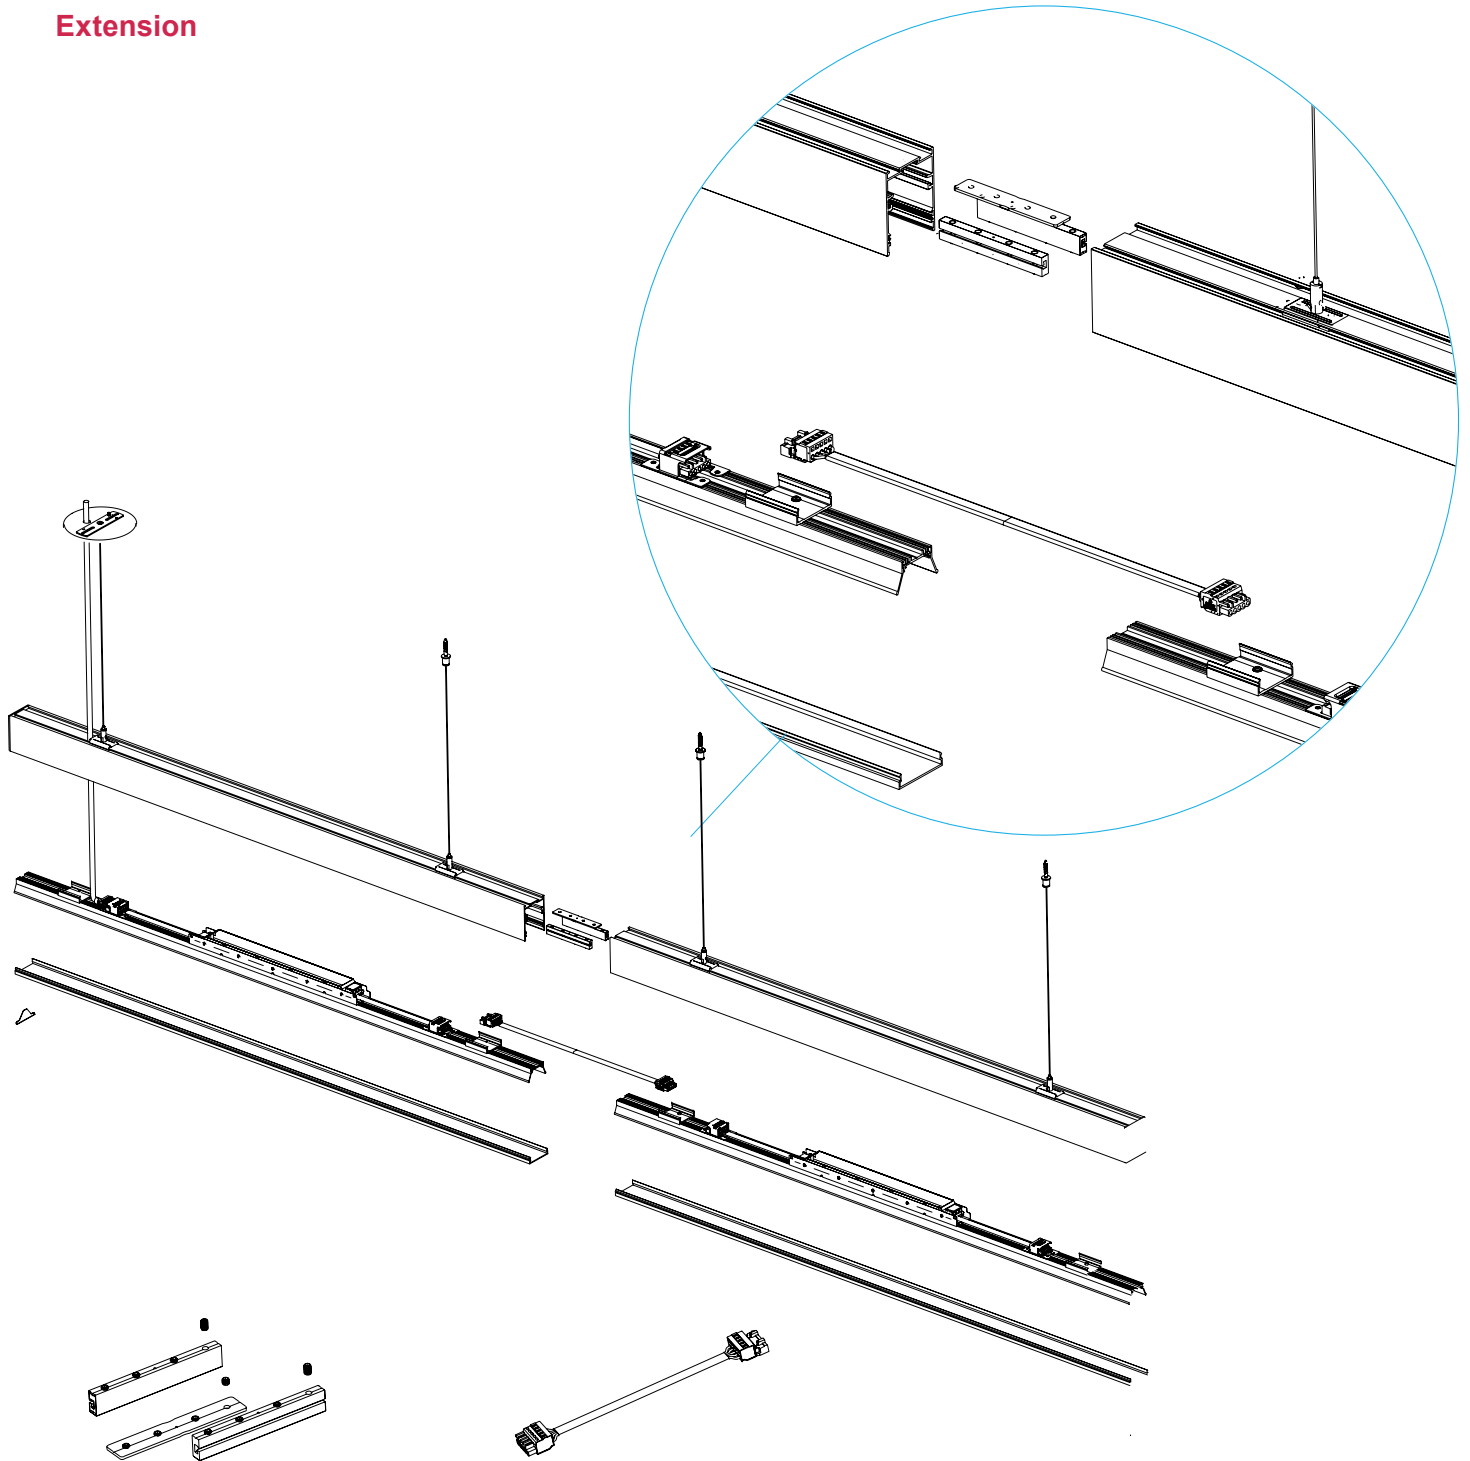

Phecda SDI2

Linear Suspension Direct Indirect
2" Wide | 1114lm/ft | 11W/ft

Specification Sheet

Project Name :
Location :
Quantity :
Date :
Note :

Feature

The minimalist linear design of Line collection offers a contemporary appeal and a pleasant ambient light. It is available in surface mount, Wall mount or suspended versions. The acrylic diffuser, enclosed in an extruded aluminum housing, evenly distributes the light and totally eliminates bright dots. The Line comes in a range of sizes from 4 feet and 8 feet to adapt to various ceiling areas.

Performance

Size	CCT	Direction	Power[W]	Lumen[lm]
4ft	3000K	Up	18	1680
		Down	27	2520
	3500K	Up	18	1730
		Down	27	2598
	4000K	Up	18	1780
		Down	27	2675

Size	CCT	Direction	Power[W]	Lumen[lm]
6ft	3000K	Up	27	2520
		Down	40	3780
	3500K	Up	27	2520
		Down	40	3780
	4000K	Up	27	2520
		Down	40	3780

Size	CCT	Direction	Power[W]	Lumen[lm]
8ft	3000K	Up	36	3360
		Down	53	5040
	3500K	Up	36	3463
		Down	53	5195
	4000K	Up	36	3565
		Down	53	5350

Extension

PC-01-180

Extension connector to connect profiles.

EX-CC-01

Extension connector to connect cables.

Suspension System

Suspension Accessories

PW-NC-01

Pendant wire, Non-power side, with clips, 70 inches.

PW-PS-01

Pendant wire, Power side, with clips, canopy. 70 inches.