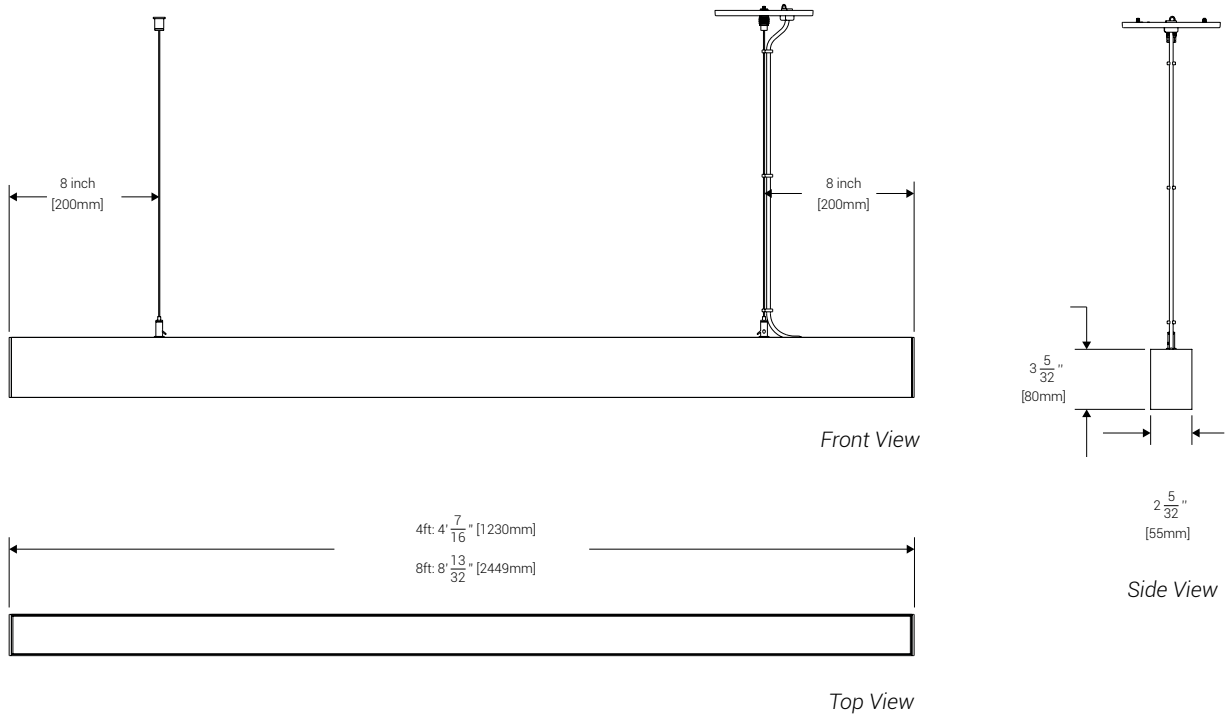

Suspension System

Suspension Accessories

PW-NC-01

Pendant wire, Non-power side, with clips, 70 inches.