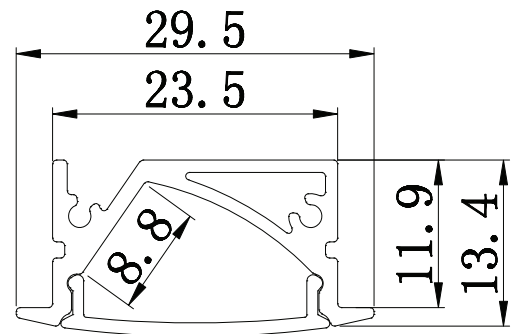

PRODUCT DESCRIPTION

Recessed profile that provide lighting at an angle, for shelf and cabinet application. Ideal for commercial or residential application.

ORDERING CODE

AL	MODEL	LENGTH(in)
AL -	100	98

SPECIFICATION

Dimension	29.5mm x13.4mm
Length	98"
Internal Width	8.8mm
Color	Silver

DIMENSION

INSTALLATION

ACCESSORIES

AL -100 -EC

AL -100 -SH