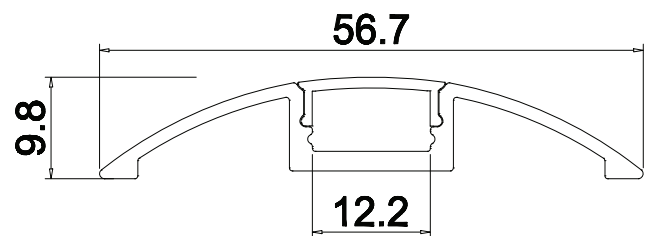

PRODUCT DESCRIPTION

Under cabinet profile, ideal for commercial or residential application.

ORDERING CODE

AL MODEL LENGTH(in)

AL - 021 - 98

**SPECIFICATION**

Dimension 56.7mm x 9.8mm

Length 98"

Internal Width 12.2mm

Color Silver

DIMENSION**INSTALLATION****ACCESSORIES**

AL -021 -EC