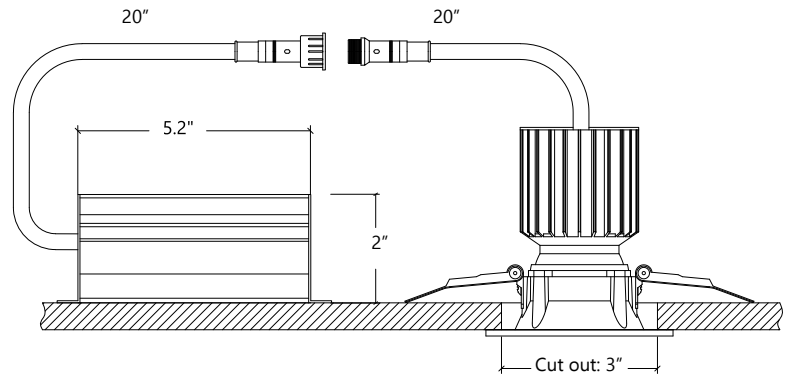

Dimensions

Aperture: 1.4 inch
Inner Diameter: 3 inch
Outer Diameter: 3.5 inch
Ceiling Clearance Required: 4 inch

Consult website for detail:
www.vyvydlighting.ca/warranty

M720 Phantom Series

Dimensions

Photometric Data