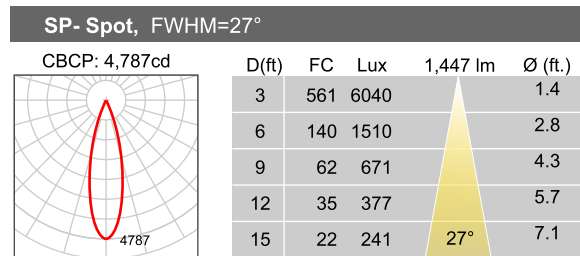

Photometric Data

* Tested in accordance with IES LM63. Field results may vary

Data shown is measured for 3000K light source. Multiply CBCP, FC and Lux by the following adjustment factors for other light sources

Light Source	27K	30K	35K	40K	50K
Adjustment Factors	0.94	1.00	1.08	1.13	1.22

Accessories

BLD-HM20D-480800
90 minute emergency backup driver

RP-M7
Rough-in plate

HC-35
Honeycomb Louver

HS-M7
Countersink hole saw

Vyvyd Lighting Inc.
www.vyvydlighting.ca
info@vyvydlighting.ca
(905)669-3888

220 Viceroy Rd, Unit 14
Concord, Ontario,
Canada, L4K 3C2

©2023 Vyvyd Lighting Inc. All rights reserved. This document may be subject to change. No representation or warranty as to the accuracy or completeness of the information included herein is given any liability for any action in reliance thereon is disclaimed. All trademarks are owned by Vyvyd Lighting Inc. and their respective owners.