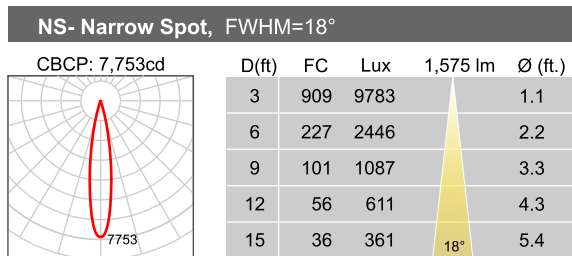

Photometric Data

* Tested in accordance with IES LM63. Field results may vary

Data shown is measured for 3000K light source. Multiply CBCP, FC and Lux by the following adjustment factors for other light sources

Light Source	27K	30K	35K	40K	50K
Adjustment Factors	0.94	1.00	1.08	1.13	1.22

Accessories

BLD-HM20D-480800
90 minute emergency backup driver

RP-M7
Rough-in plate

HC-35
Honeycomb Louver

HS-M7
Countersink hole saw

Vyvyd Lighting Inc.
www.vyvydlighting.ca
info@vyvydlighting.ca
(905)669-3888

220 Viceroy Rd, Unit 14
Concord, Ontario,
Canada, L4K 3C2

©2023 Vyvyd Lighting Inc. All rights reserved. This document may be subject to change. No representation or warranty as to the accuracy or completeness of the information included herein is given any liability for any action in reliance thereon is disclaimed. All trademarks are owned by Vyvyd Lighting Inc. and their respective owners.