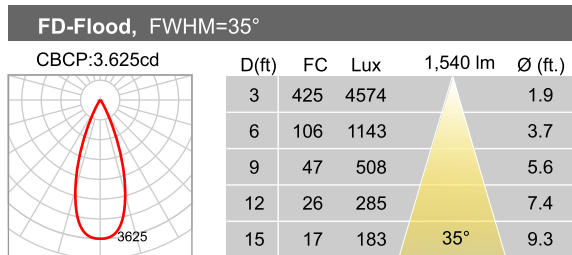

Photometric Data

* Tested in accordance with IES LM63. Field results may vary

Data shown is measured for 3000K light source. Multiply CBCP, FC and Lux by the following adjustment factors for other light sources

Light Source	27K	30K	35K	40K	50K
Adjustment Factors	0.94	1.00	1.08	1.13	1.22

Accessories

BLD-HM20D-480800
90 minute emergency backup driver

RP-M7
Rough-in plate

HC-35
Honeycomb Louver

HS-M7
Countersink hole saw

Vyvyd Lighting Inc.
www.vyvydlighting.ca
info@vyvydlighting.ca
(905)669-3888

220 Viceroy Rd, Unit 14
Concord, Ontario,
Canada, L4K 3C2

©2023 Vyvyd Lighting Inc. All rights reserved. This document may be subject to change. No representation or warranty as to the accuracy or completeness of the information included herein is given any liability for any action in reliance thereon is disclaimed. All trademarks are owned by Vyvyd Lighting Inc. and their respective owners.