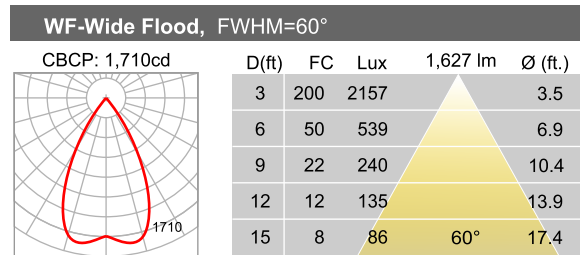

Photometric Data

* Tested in accordance with IES LM63. Field results may vary

Data shown is measured for 3000K light source. Multiply CBCP, FC and Lux by the following adjustment factors for other light sources

Light Source	27K	30K	35K	40K	50K
Adjustment Factors	0.94	1.00	1.08	1.13	1.22

Accessories

BLD-HM20D-480800
90 minute emergency backup driver

RP-M7
Rough-in plate

HC-35
Honeycomb Louver

HS-M7
Countersink hole saw

Vyvyd Lighting Inc.
www.vyvydlighting.ca
info@vyvydlighting.ca
(905)669-3888

220 Viceroy Rd, Unit 14
Concord, Ontario,
Canada, L4K 3C2

©2023 Vyvyd Lighting Inc. All rights reserved. This document may be subject to change. No representation or warranty as to the accuracy or completeness of the information included herein is given any liability for any action in reliance thereon is disclaimed. All trademarks are owned by Vyvyd Lighting Inc. and their respective owners.