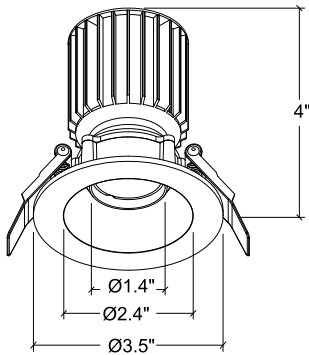

Dimensions

Aperture: 1.4 inch
Inner Diameter: 3 inch
Outer Diameter: 3.5 inch
Ceiling Clearance Required: 4 inch

Consult website for detail:
www.vyvydlighting.ca/warranty

M720 Phantom Series

Dimensions

Photometric Data