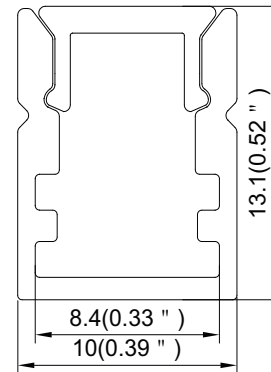

PRODUCT DESCRIPTION

Compact design profile can be recessed or surface mount, perfect for residential or commercial millwork.

ORDERING CODE

AL	MODEL	LENGTH(in)
AL -	035-R	- 98

SPECIFICATION

Dimension	10mm x 13.1mm
Length	98"
Internal Width	8.4mm
Color	Silver

DIMENSION

INSTALLATION

ACCESSORIES

AL -035-R -EC