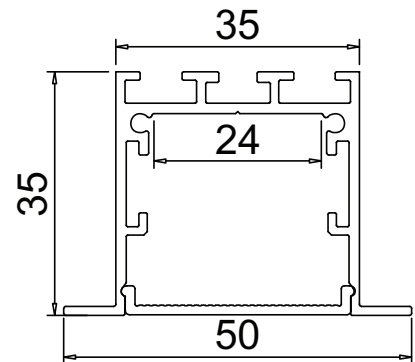

PRODUCT DESCRIPTION

Designed to be recessed into drywall or millwork, installation clips makes it easier to secure into place. Ideal for commercial or residential application.

ORDERING CODE

AL MODEL LENGTH(in)

AL - 017-R5 - 98

SPECIFICATION

Dimension	50mm x 35mm
Length	98"
Internal Width	24mm
Color	Silver

DIMENSION

INSTALLATION

ACCESSORIES

AL -017-R5-EC

AL -017-R5 -AB