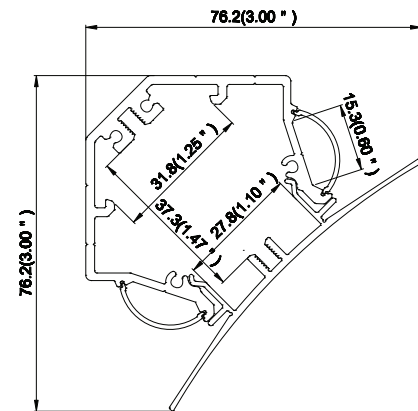

PRODUCT DESCRIPTION

Corner mounted fixture, separate face plate. Indirect lighting source will add dramatic effect in any room.

ORDERING CODE

AL MODEL LENGTH(in)

AL - 190 - 78

SPECIFICATION

Dimension 76.2mm x 76.2mm

Length 78"

Internal Width 27.8mm

Color Silver, Black, White

DIMENSION

INSTALLATION

ACCESSORIES

AL-190-EC