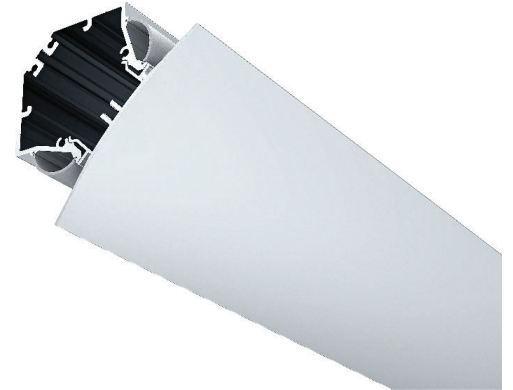

PRODUCT DESCRIPTION

Corner mounted fixture, separate face plate. Indirect lighting source will add dramatic effect in any room.

ORDERING CODE

AL MODEL LENGTH(in)

AL - 190 - 78

SPECIFICATION

Dimension 76.2mm x 76.2mm

Length 78"

Internal Width 27.8mm

Color Silver, Black, White

DIMENSION

INSTALLATION

ACCESSORIES

AL-190-EC