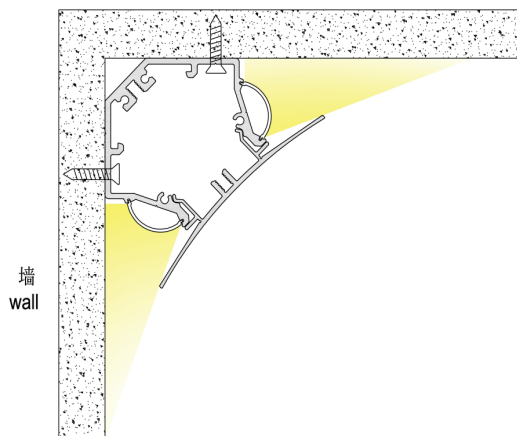

PRODUCT DESCRIPTION

Corner mounted fixture, separate face plate. Indirect lighting source will add dramatic effect in any room.

ORDERING CODE

AL MODEL LENGTH(in)

AL - 190 - 78

SPECIFICATION

Dimension 76.2mm x 76.2mm

Length 78"

Internal Width 27.8mm

Color Silver, Black, White

DIMENSION

INSTALLATION

ACCESSORIES

AL-190-EC