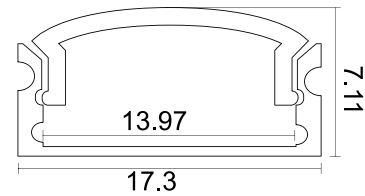

PRODUCT DESCRIPTION

This profile is 7 mm thick and 17 mm wide, and is compatible with all of our LED strip lights. Perfect for tight spots, it will be very discreet and will stand out.

ORDERING CODE

MODEL	LENGTH(in)
1205	98

SPECIFICATION

Dimension	7.1mm x 17.3mm
Length	98"
Internal Width	13.97mm
Color	Silver

DIMENSION

INSTALLATION

ACCESSORIES

1205-MC

1205-EC