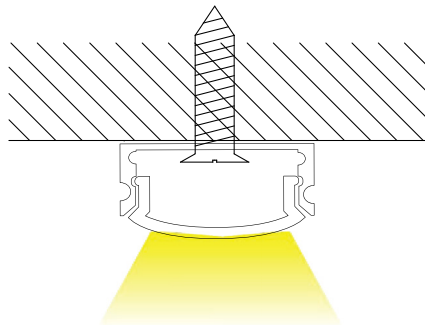

PRODUCT DESCRIPTION

This profile is 7 mm thick and 17 mm wide, and is compatible with all of our LED strip lights. Perfect for tight spots, it will be very discreet and will stand out.

ORDERING CODE

MODEL	LENGTH(in)
1205	98

SPECIFICATION

Dimension	7.1mm x 17.3mm
Length	98"
Internal Width	13.97mm
Color	Silver

DIMENSION

INSTALLATION

ACCESSORIES

1205-MC

1205-EC