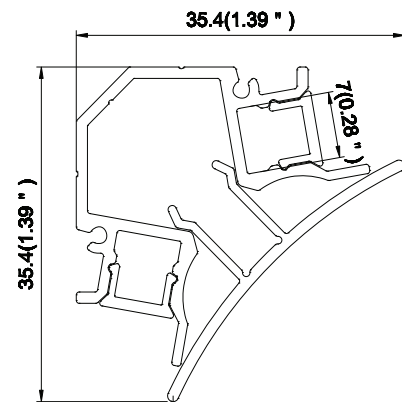

PRODUCT DESCRIPTION

Corner mounted fixture, separate face plate. Indirect lighting source will add dramatic effect in any room.

ORDERING CODE

AL MODEL LENGTH(in)

AL - 191 - 78

SPECIFICATION

| | |
|-----------------------|----------------------|
| Dimension | 35.4mm x 35.4mm |
| Length | 78" |
| Internal Width | 7mm |
| Color | Silver, Black, White |

DIMENSION

INSTALLATION

ACCESSORIES

AL- 191-EC

AL- 191 -MC