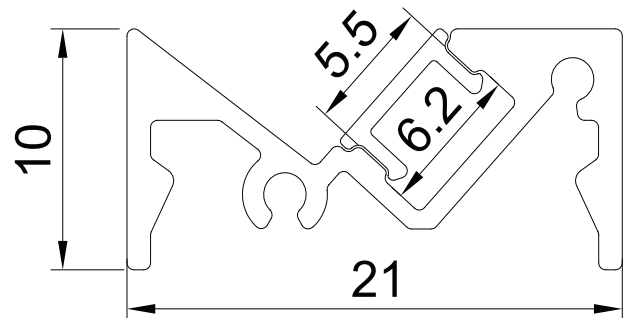

PRODUCT DESCRIPTION

Compact design profile provide accent lighting at an angle of 53 degree, perfectly illuminate product on shelf or underneath cabinet. Ideal for commercial or residential application.

ORDERING CODE

AL	MODEL	LENGTH(in)
AL -	202-B	98
	202-S	

SPECIFICATION

Dimension	21mm x10mm
Length	98"
Internal Width	6.2mm
Color	Silver, Black

DIMENSION

INSTALLATION

ACCESSORIES

AL -202 -EC