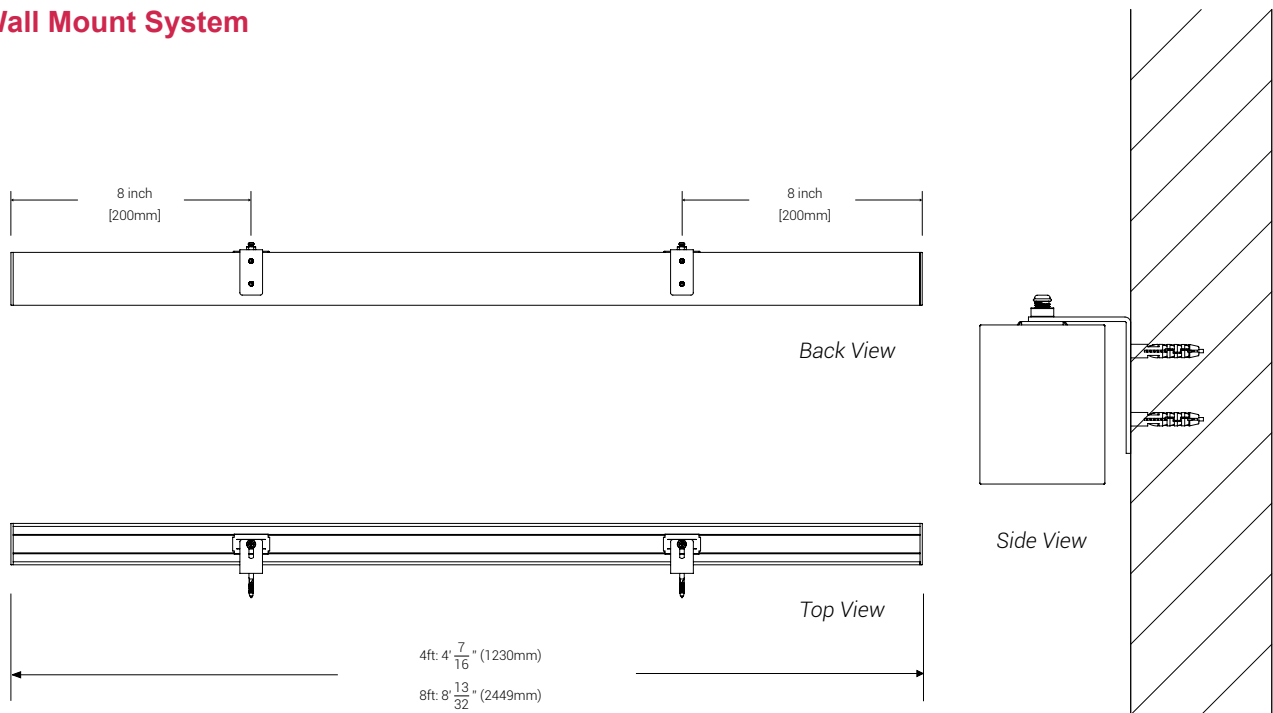

Wall Mount System

Wall Mount System

WL-CL-01

Wall mounted accessories, with clips to be attached on the fixture.