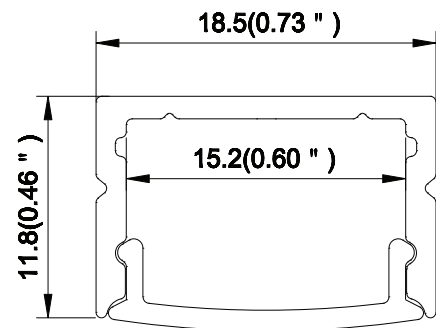

### ORDERING CODE

AL	MODEL	LENGTH(in)
AL -	150	- 98

### SPECIFICATION

Dimension	18.5mm x 11.8mm
Length	98"
Internal Width	15.2mm
Color	Silver

### DIMENSION