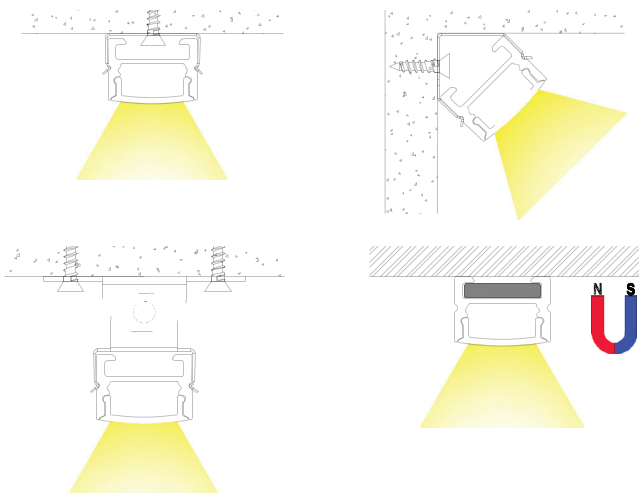

INSTALLATION

ACCESSORIES

AL -150 -MC